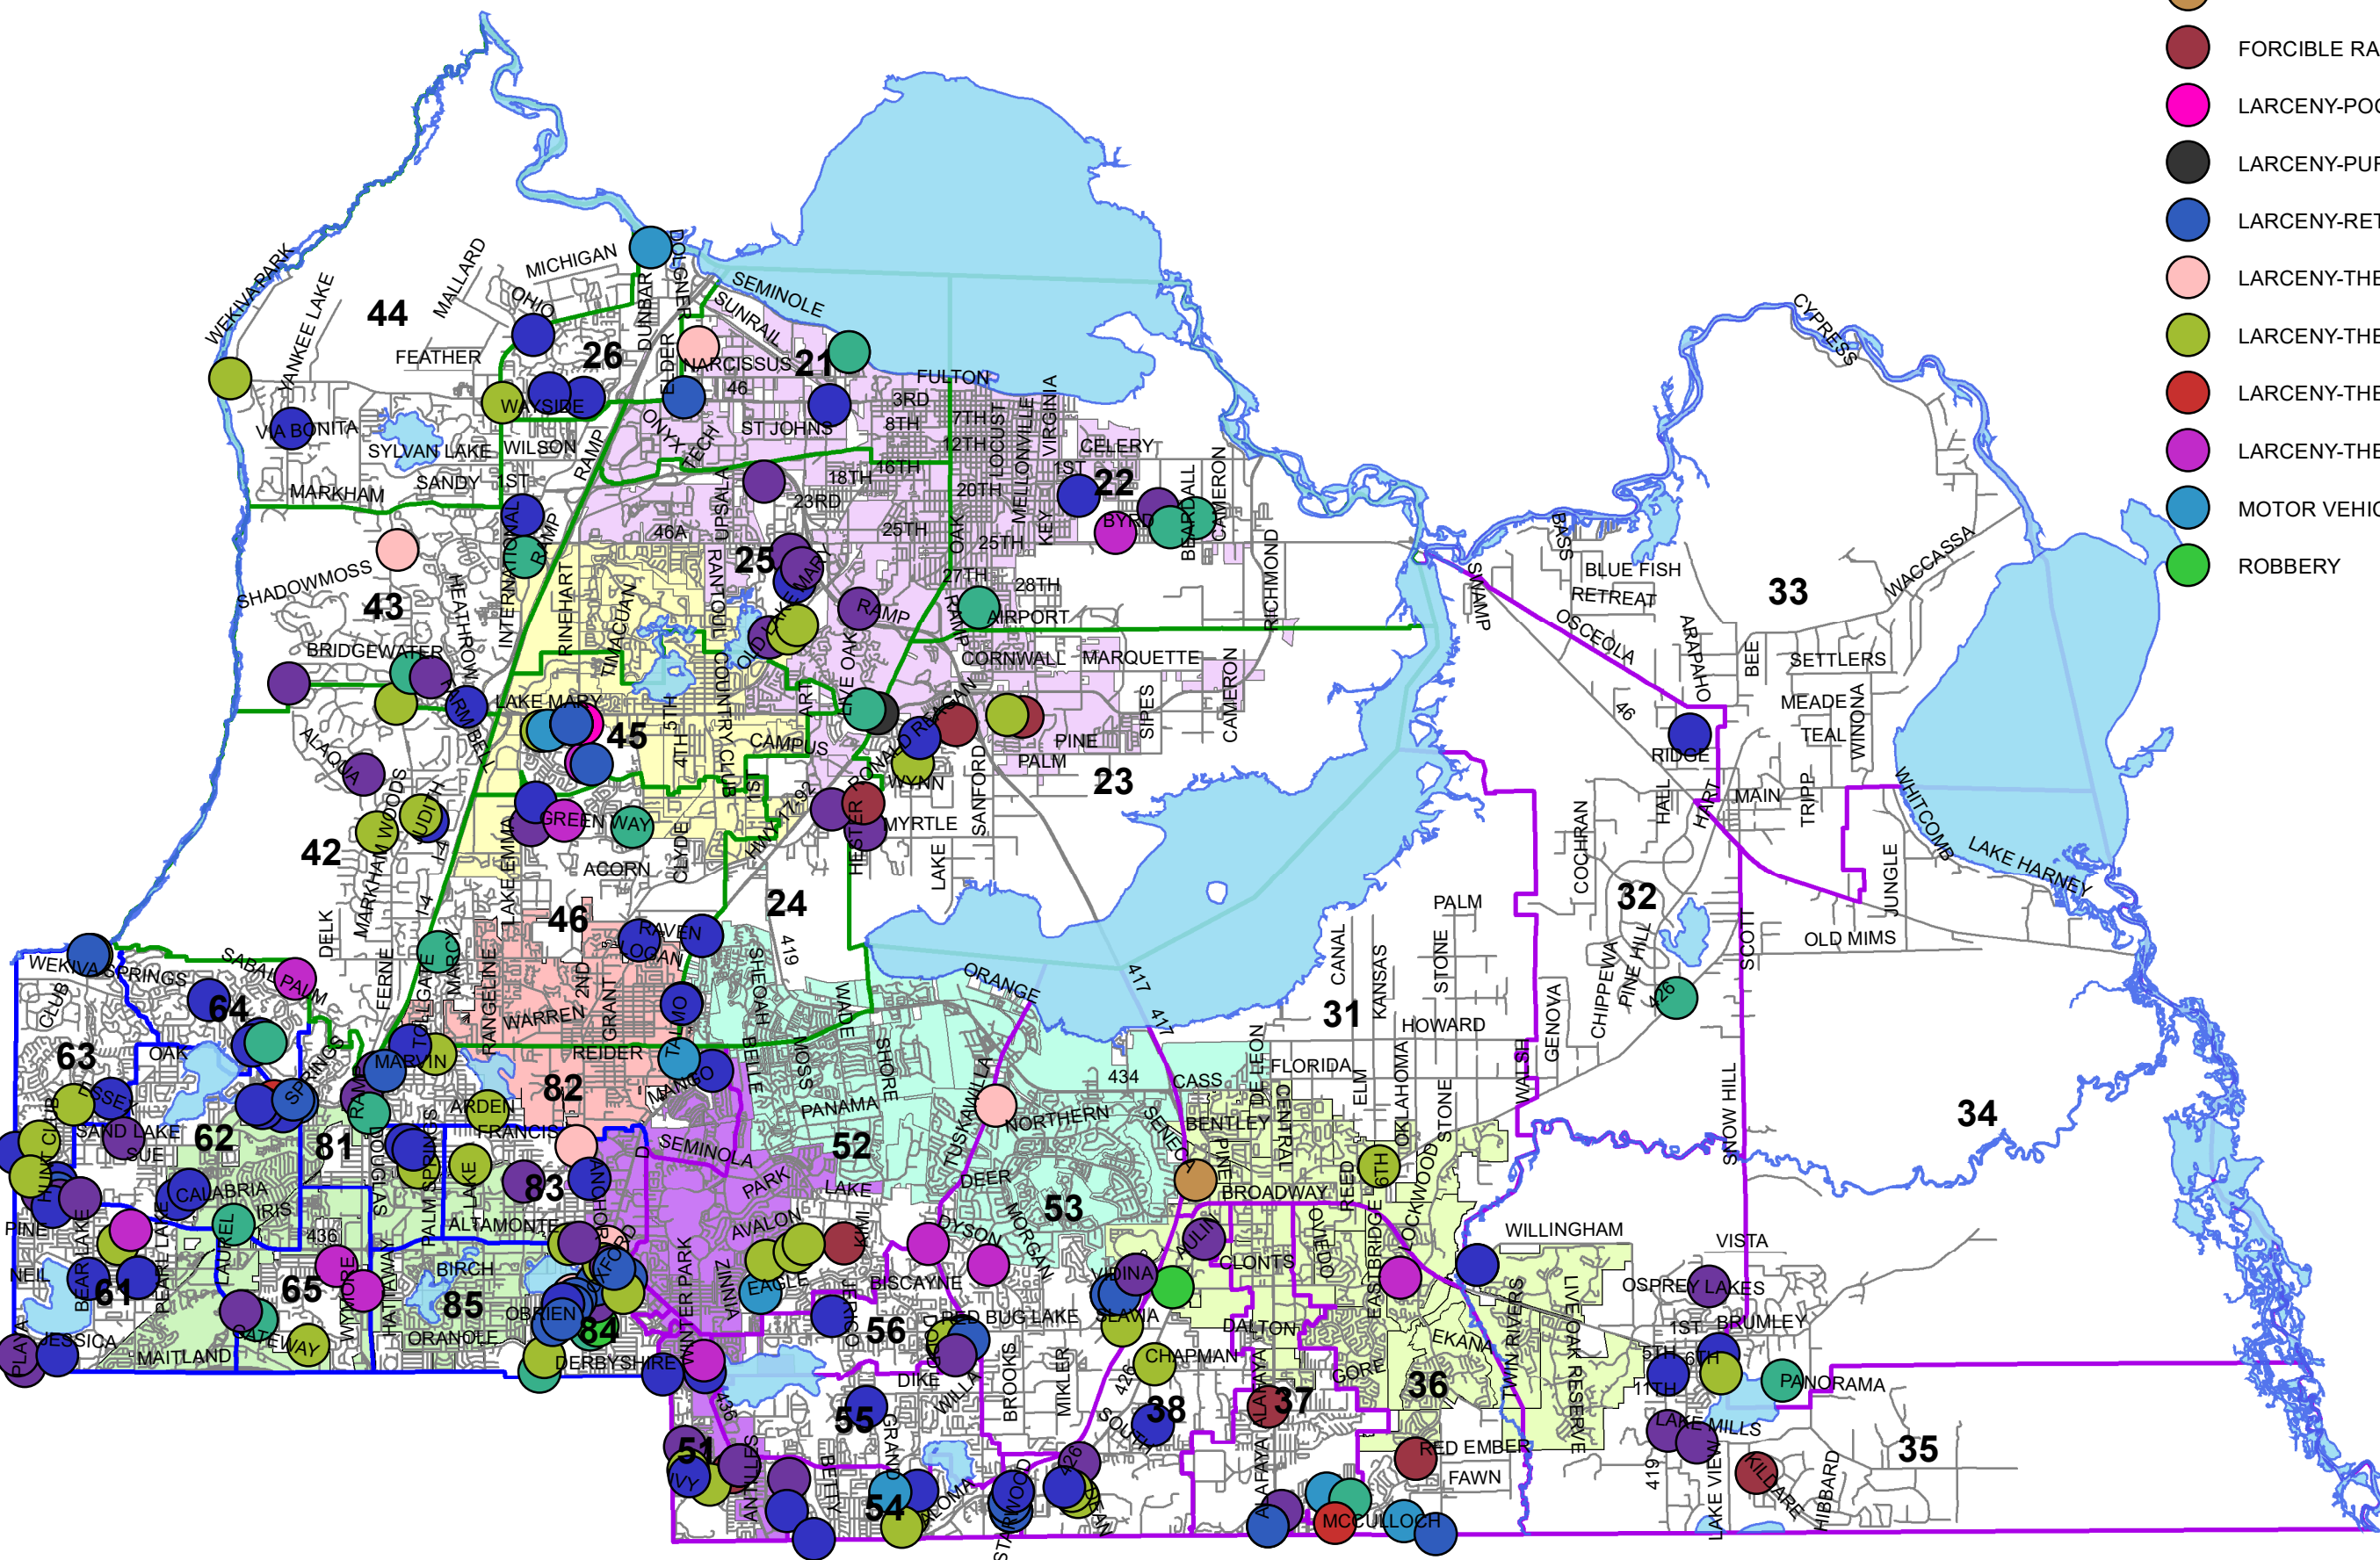

PART I CRIMES

12/01/2018 - 12/31/2018

- AGGRAVATED ASSAULT
- ALL OTHER LARCENY
- BURGLARY
- FORCIBLE FONDLING
- FORCIBLE RAPE
- LARCENY-POCKET PICKING
- LARCENY-PURSE SNATCHING
- LARCENY-RETAIL THEFT/SHOPLIFTING
- LARCENY-THEFT FROM BUILDING
- LARCENY-THEFT FROM MOTOR VEHICLE/NO PARTS
- LARCENY-THEFT OF BICYCLES
- LARCENY-THEFT OF MOTOR VEHICLE PARTS/ACCESSORIES
- MOTOR VEHICLE THEFT
- ROBBERY

This map does not include incidents for which addresses could not be verified or geocoded.